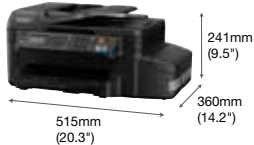

Dimensions & Weight

L655
Weight: 7.4kg (16.3 lb)

Information correct as at June 2016

EPSON INDIA PVT. LTD.

12th Floor, The Millenia, Tower A, No.1,
Murphy Road, Ulsoor, Bangalore - 560 008.
Tel: 080-30515000 Fax: 080-30515005

Regional Offices: Ahmedabad - 3314 8500/01, Chennai - 3967 7500,
Cochin - 4012315, Coimbatore - 98942 19200, Indore - 4701830,
Kolkata - 65009370/77, Mumbai - 3079 8200, New Delhi - 3312 0300/01,
Pune - 3028 6000/05, Hyderabad - 6463 9640/41

Epson Helpline: For product info or service - 1800 425 0011
For service - 1860 3000 1600 (9AM - 6PM) (Mon - Sat)

www.epson.co.in

Dealer's Stamp

Official Partner of Manchester United