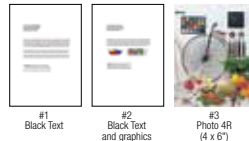

Dimensions & Weight

L655
Weight: 7.4kg (16.3 lb)

Information correct as at June 2016

EPSON INDIA PVT. LTD.

12th Floor, The Millenia, Tower A, No.1,
Murphy Road, Ulsoor, Bangalore - 560 008.
Tel: 080-30515000 Fax: 080-30515005

Regional Offices: Ahmedabad - 3314 8500/01, Chennai - 3967 7500,
Cochin - 4012315, Coimbatore - 98942 19200, Indore - 4701830,
Kolkata - 65009370/77, Mumbai - 3079 8200, New Delhi - 3312 0300/01,
Pune - 3028 6000/05, Hyderabad - 6463 9640/41

Epson Helpline: For product info or service - 1800 425 0011
For service - 1860 3000 1600 (9AM - 6PM) (Mon - Sat)

www.epson.co.in

Dealer's Stamp

Official Partner of Manchester United