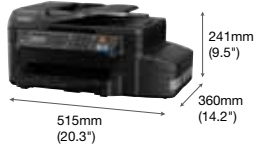

Dimensions & Weight

L655
Weight: 7.4kg (16.3 lb)

²⁾ When printed on Epson Premium Glossy Photo Paper.
³⁾ Default mode in accordance with ISO7779 for MFPs.

Information correct as at June 2016

Dealer's Stamp

EPSON INDIA PVT. LTD.

12th Floor, The Millenia, Tower A, No.1,
Murphy Road, Ulsoor, Bangalore - 560 008.
Tel: 080-30515000 Fax: 080-30515005

Regional Offices: Ahmedabad - 3314 8500/01, Chennai - 3967 7500,
Cochin - 4012315, Coimbatore - 98942 19200, Indore - 4701830,
Kolkata - 65009370/77, Mumbai - 3079 8200, New Delhi - 3312 0300/01,
Pune - 3028 6000/05, Hyderabad - 6463 9640/41

Epson Helpline: For product info or service - 1800 425 0011
For service - 1860 3000 1600 (9AM - 6PM) (Mon - Sat)

www.epson.co.in