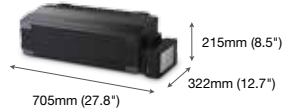

Dimensions & Weight

L1300
Weight: 12.2kg (26.9lb)

² When printed on Epson Premium Glossy Photo Paper.