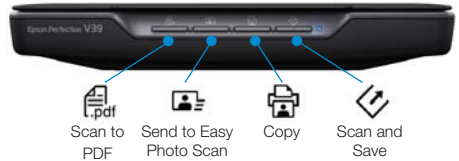

Extendable Hinge and Detachable Lid

The extendable hinge on the V39 enables you to scan documents up to 6 mm thick with the lid closed. And for thicker items such as books and photo albums, simply remove the lid.